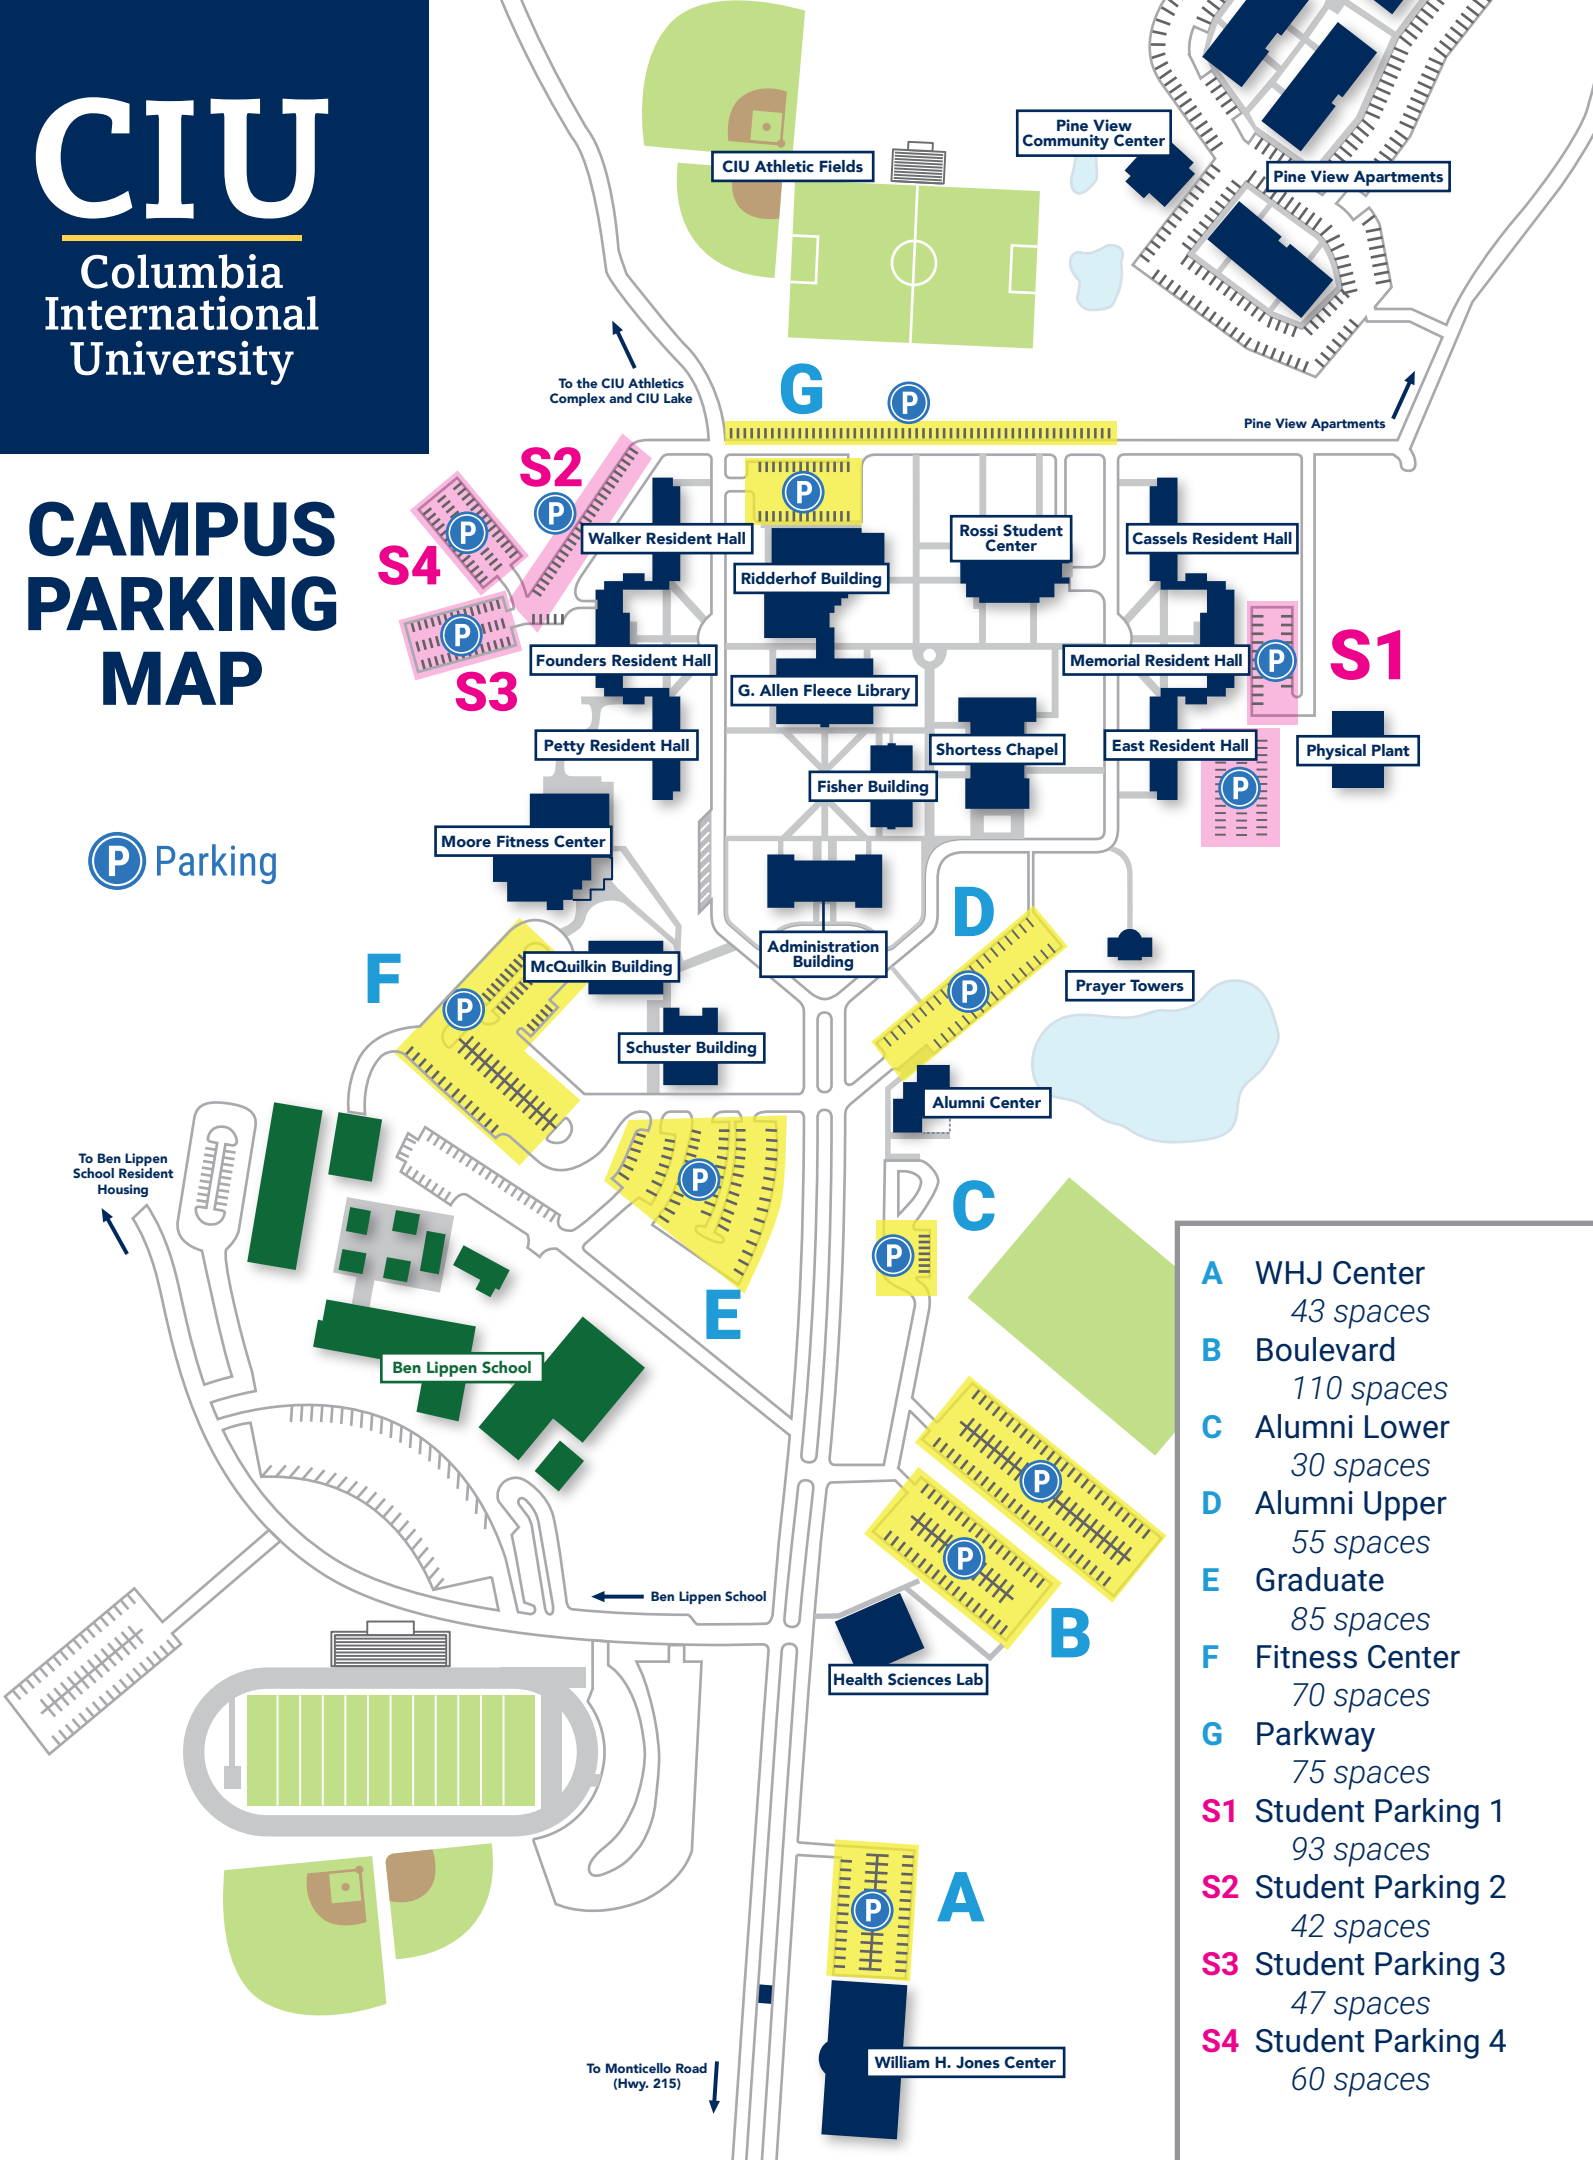

CIU

Columbia
International
University

CAMPUS PARKING MAP

 Parking

- A** WHJ Center
43 spaces
- B** Boulevard
110 spaces
- C** Alumni Lower
30 spaces
- D** Alumni Upper
55 spaces
- E** Graduate
85 spaces
- F** Fitness Center
70 spaces
- G** Parkway
75 spaces
- S1** Student Parking 1
93 spaces
- S2** Student Parking 2
42 spaces
- S3** Student Parking 3
47 spaces
- S4** Student Parking 4
60 spaces