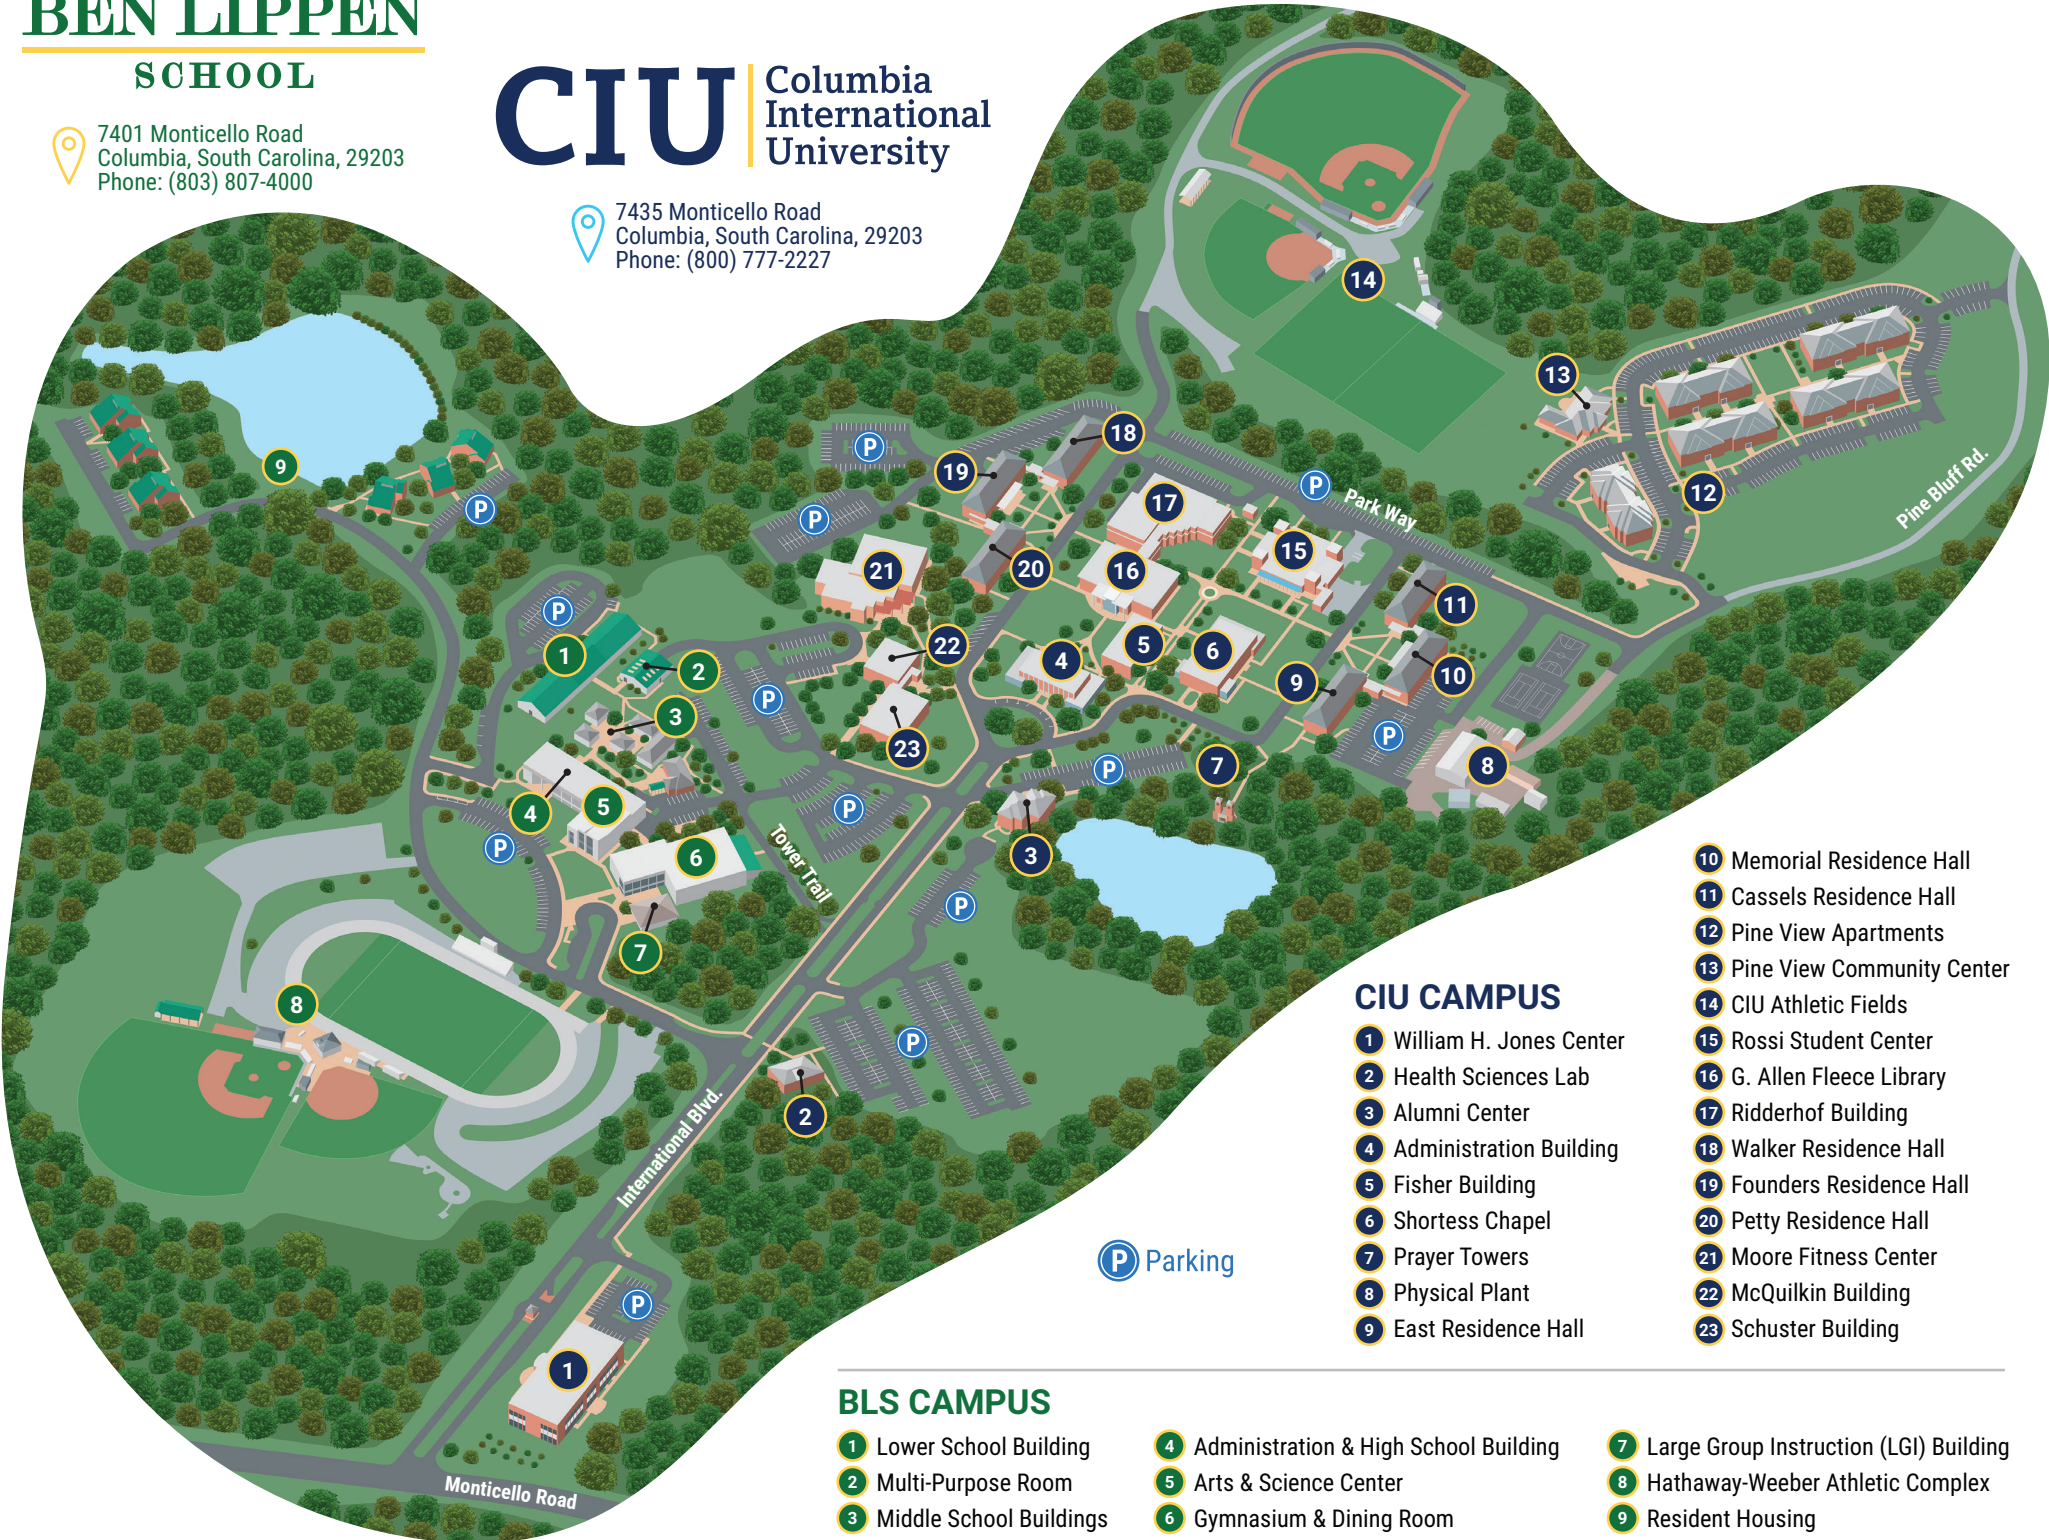

BEN LIPPEN

SCHOOL

7401 Monticello Road
Columbia, South Carolina, 29203
Phone: (803) 807-4000

CIU | Columbia International University

7435 Monticello Road
Columbia, South Carolina, 29203
Phone: (800) 777-2227

P Parking

CIU CAMPUS

- 1 William H. Jones Center
- 2 Health Sciences Lab
- 3 Alumni Center
- 4 Administration Building
- 5 Fisher Building
- 6 Shortess Chapel
- 7 Prayer Towers
- 8 Physical Plant
- 9 East Residence Hall

- 10 Memorial Residence Hall
- 11 Cassels Residence Hall
- 12 Pine View Apartments
- 13 Pine View Community Center
- 14 CIU Athletic Fields
- 15 Rossi Student Center
- 16 G. Allen Fleece Library
- 17 Ridderhof Building
- 18 Walker Residence Hall
- 19 Founders Residence Hall
- 20 Petty Residence Hall
- 21 Moore Fitness Center
- 22 McQuilkin Building
- 23 Schuster Building

BLS CAMPUS

- | | | |
|---------------------------|---|--|
| 1 Lower School Building | 4 Administration & High School Building | 7 Large Group Instruction (LGI) Building |
| 2 Multi-Purpose Room | 5 Arts & Science Center | 8 Hathaway-Weeber Athletic Complex |
| 3 Middle School Buildings | 6 Gymnasium & Dining Room | 9 Resident Housing |